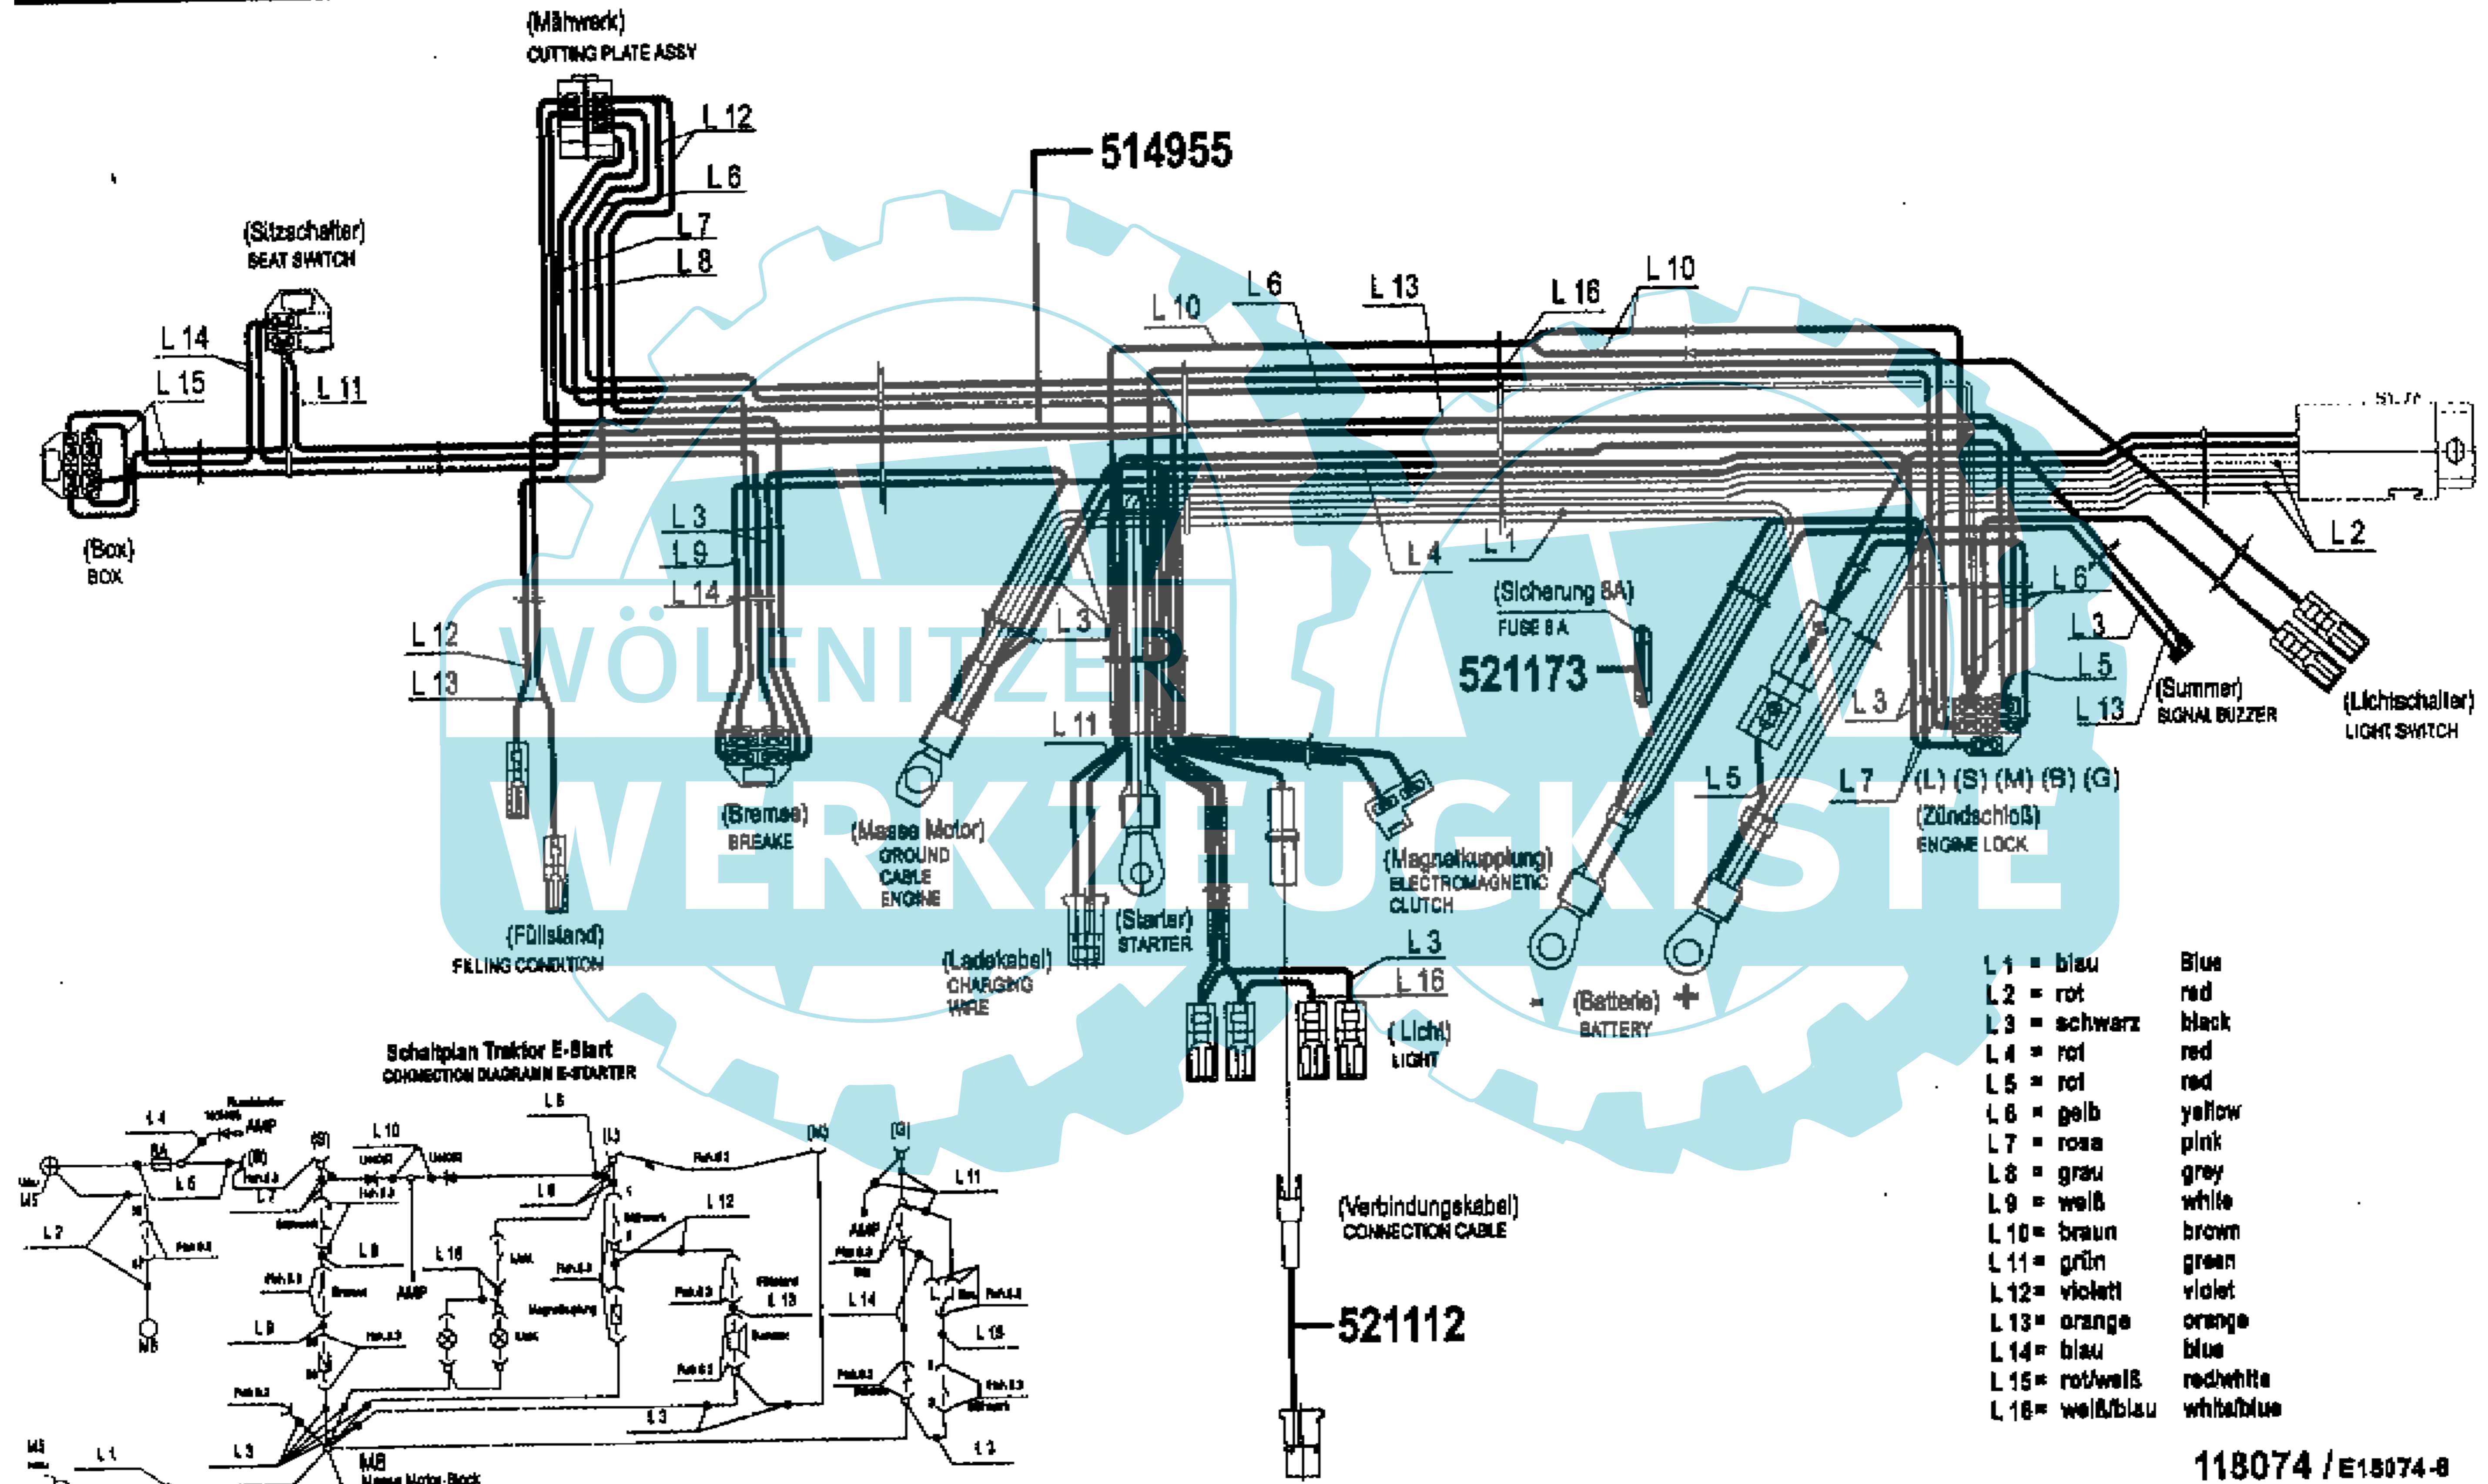

# solio 578 Hydro

WÄLFENITZER  
WERKZEUGKISTE

118074 / E18074-S

a	b	c	d	e	f
---	---	---	---	---	---

# soló 578 Hydro

118074 / E18074-7

a	b	c	d	e	f
---	---	---	---	---	---

# Solo 578 Hydro

Schaltplan Traktor E-Start  
CONNECTION DIAGRAM E-STARTER

- L 1 = blau Blue
- L 2 = rot red
- L 3 = schwarz black
- L 4 = rot red
- L 5 = rot red
- L 6 = gelb yellow
- L 7 = rosa pink
- L 8 = grau grey
- L 9 = weiß white
- L 10 = braun brown
- L 11 = grün green
- L 12 = violett violet
- L 13 = orange orange
- L 14 = blau blue
- L 15 = rot/weiß red/white
- L 16 = weiß/blau white/blue