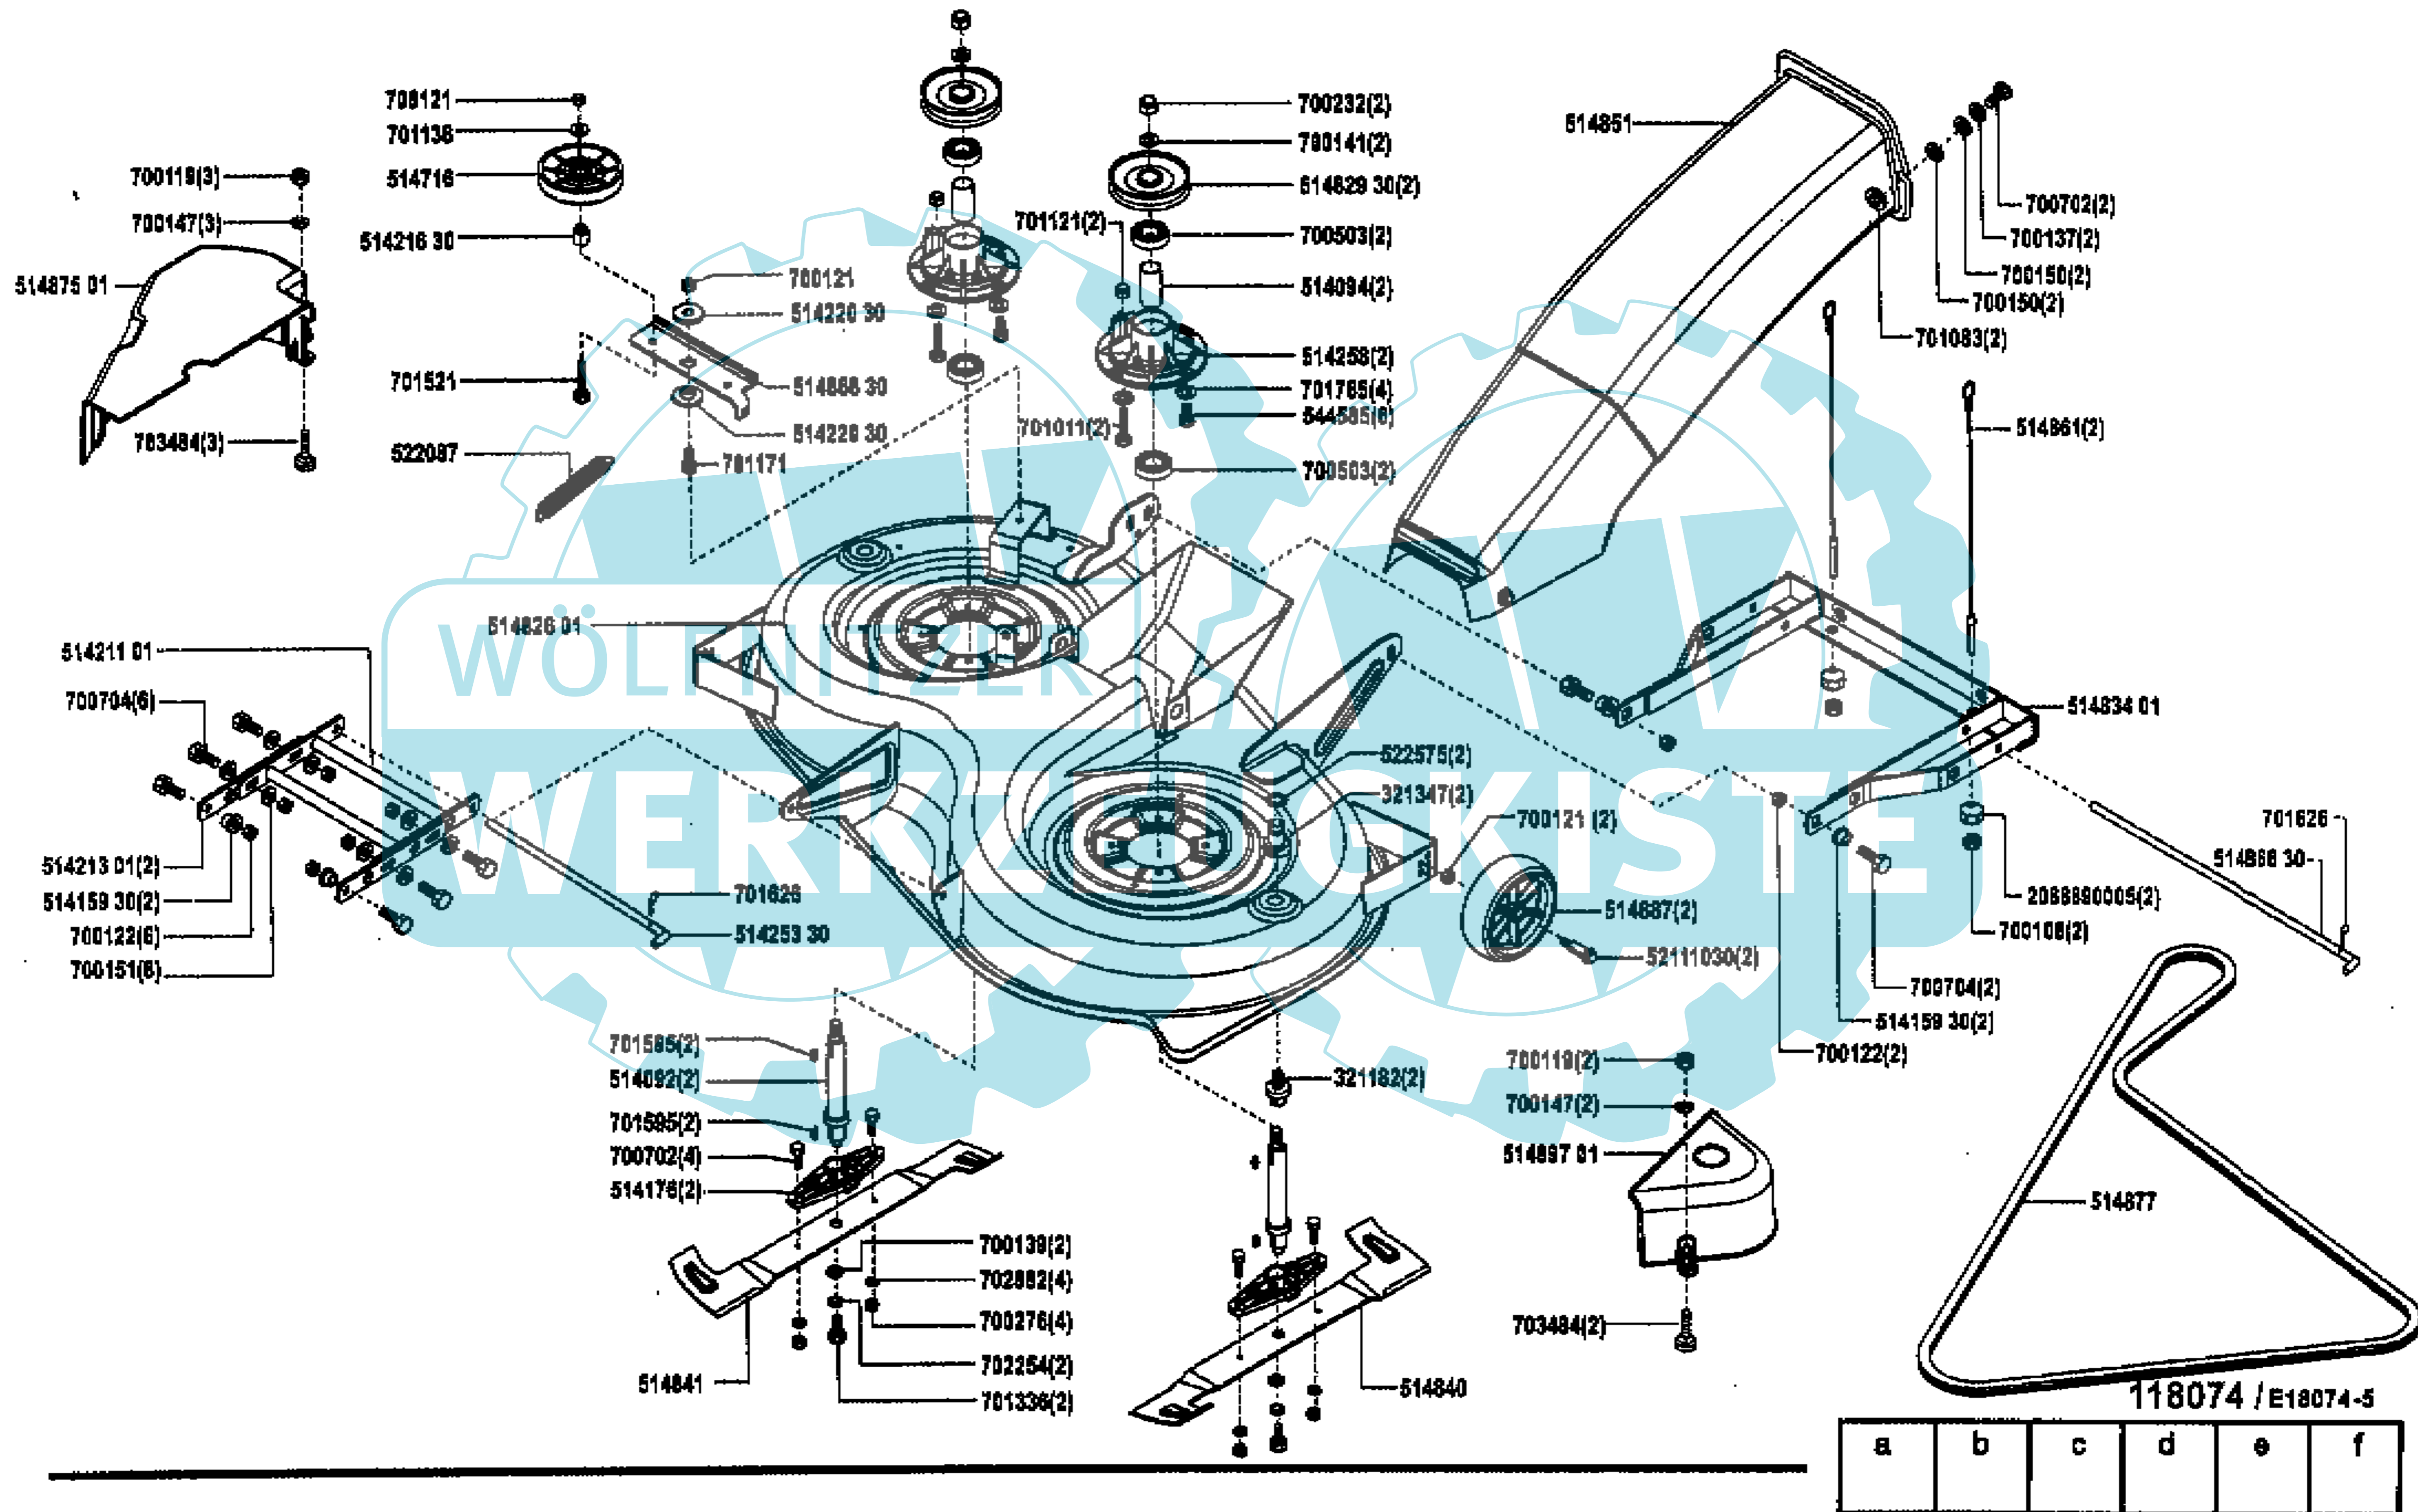

sollo 578 Hydro