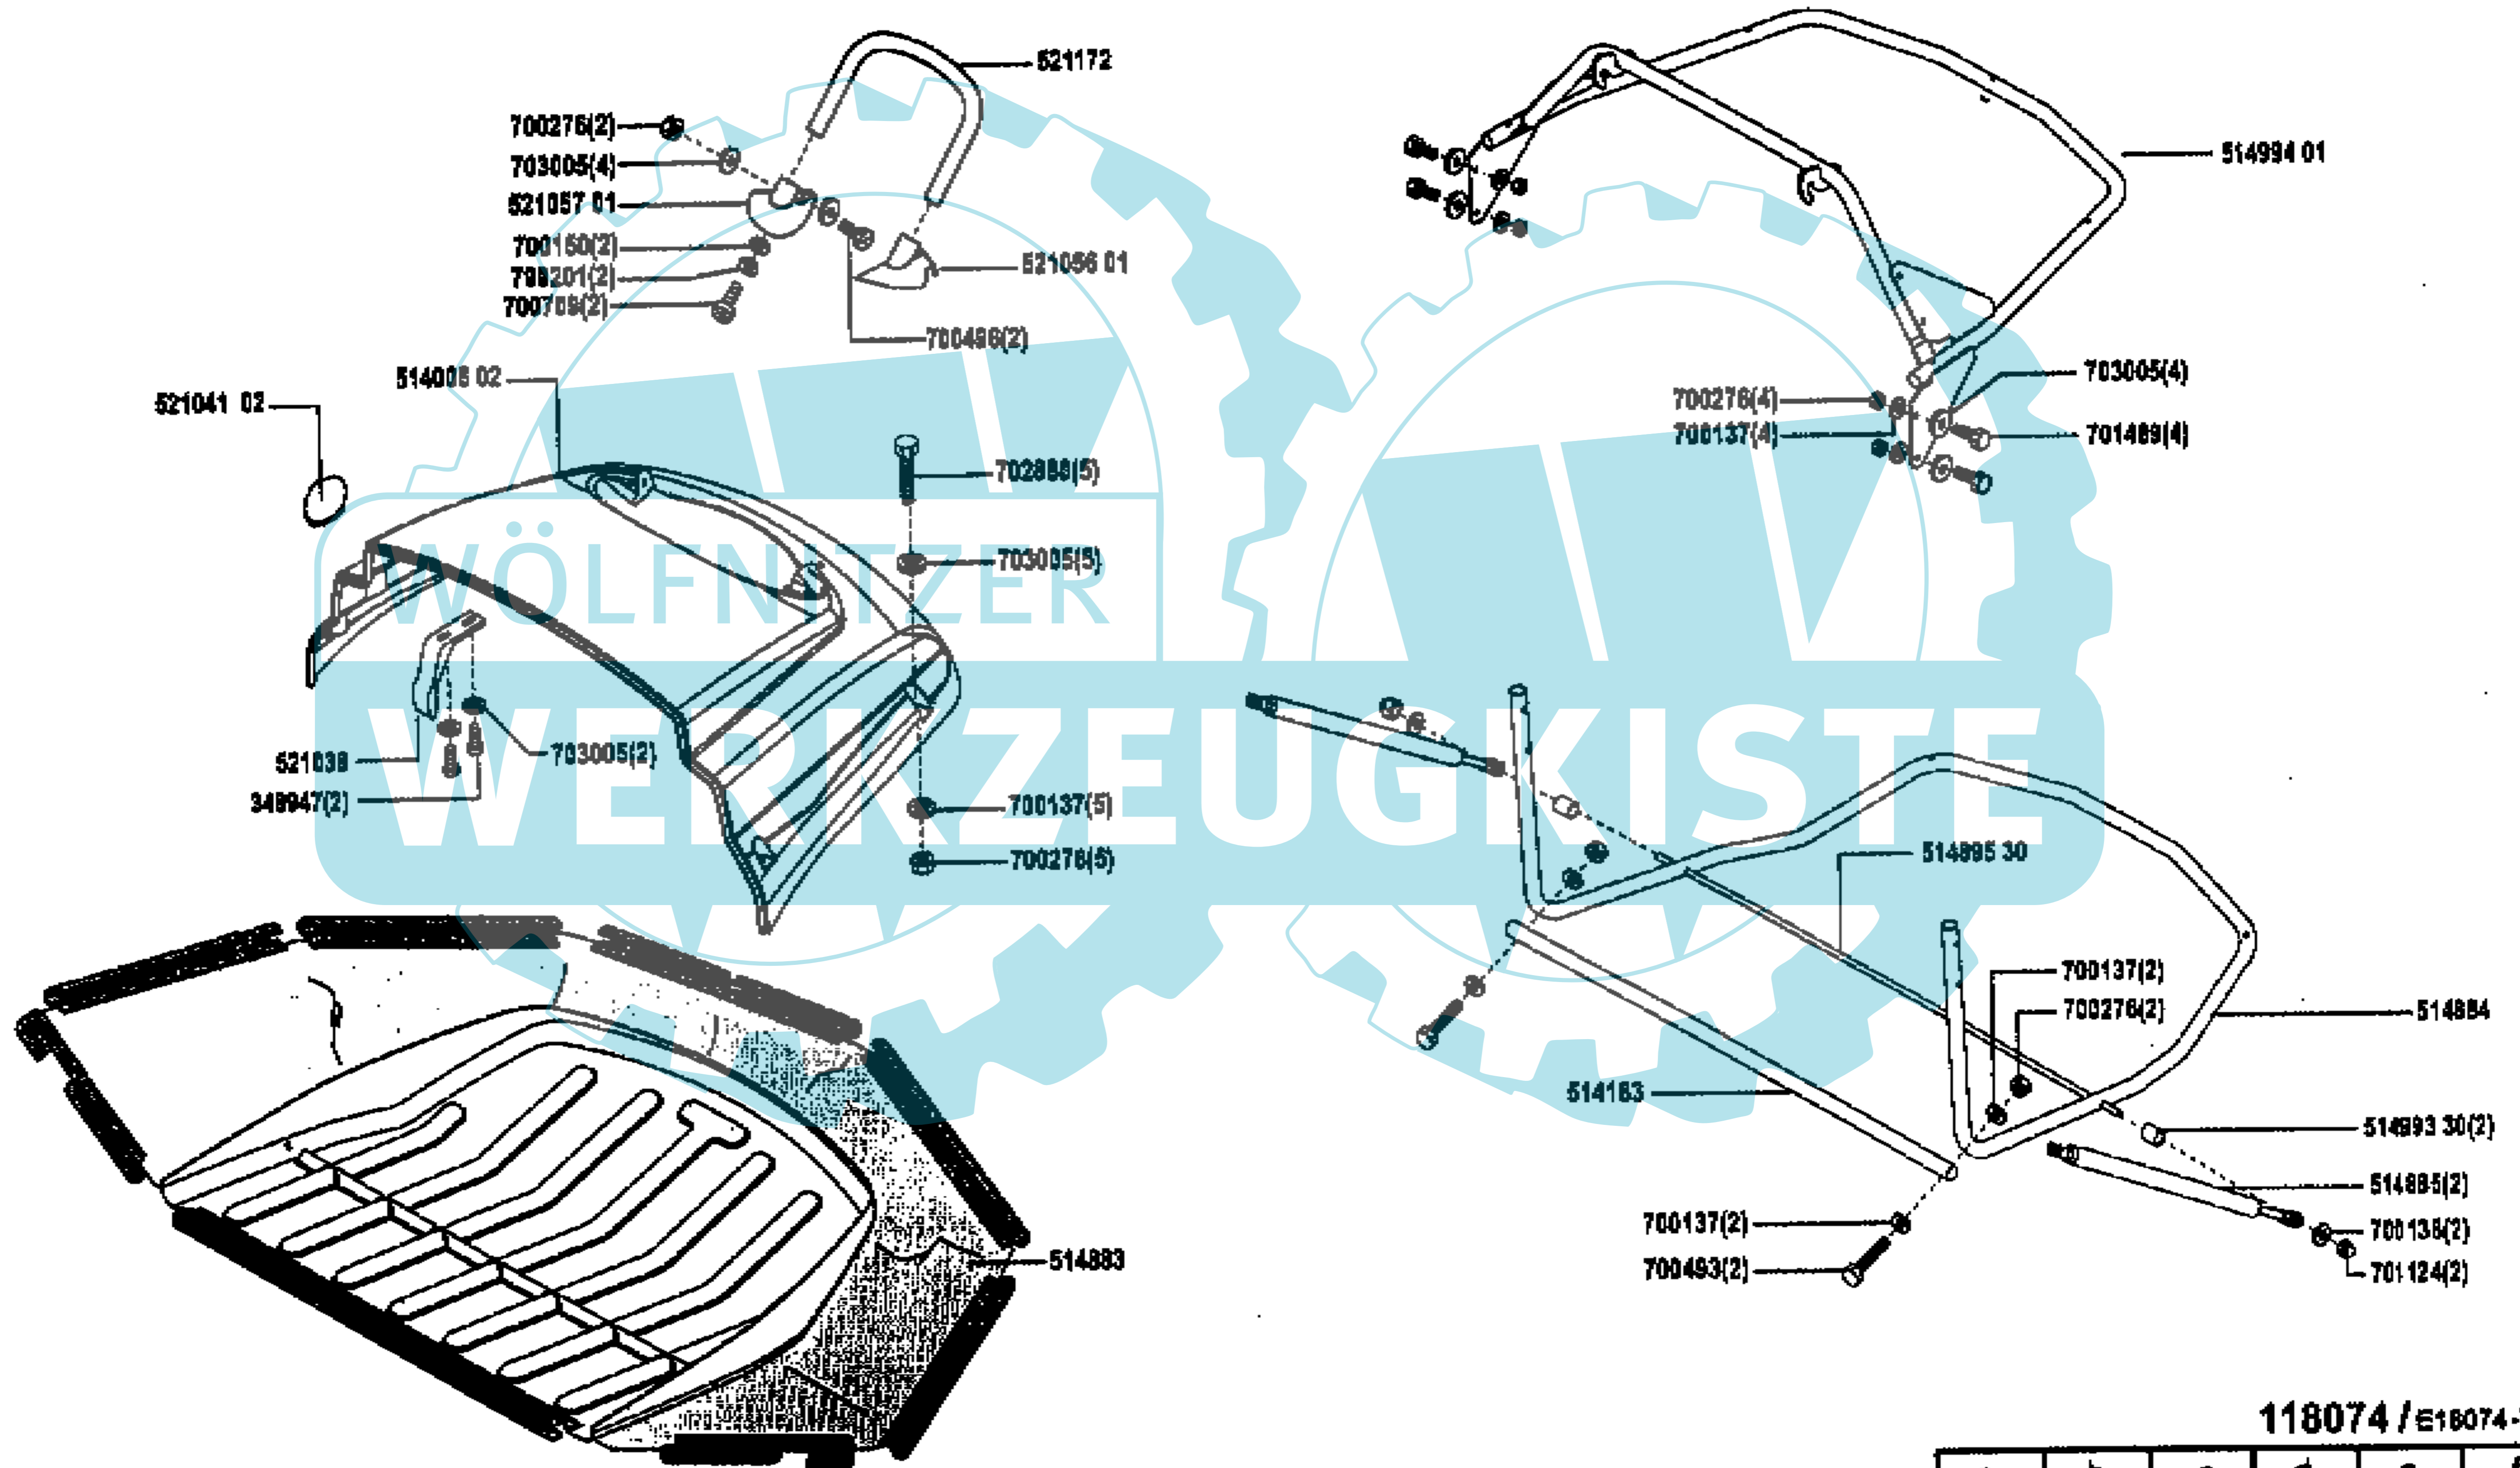

soló 578 Hydro

118074 / E18074-7

a	b	c	d	e	f