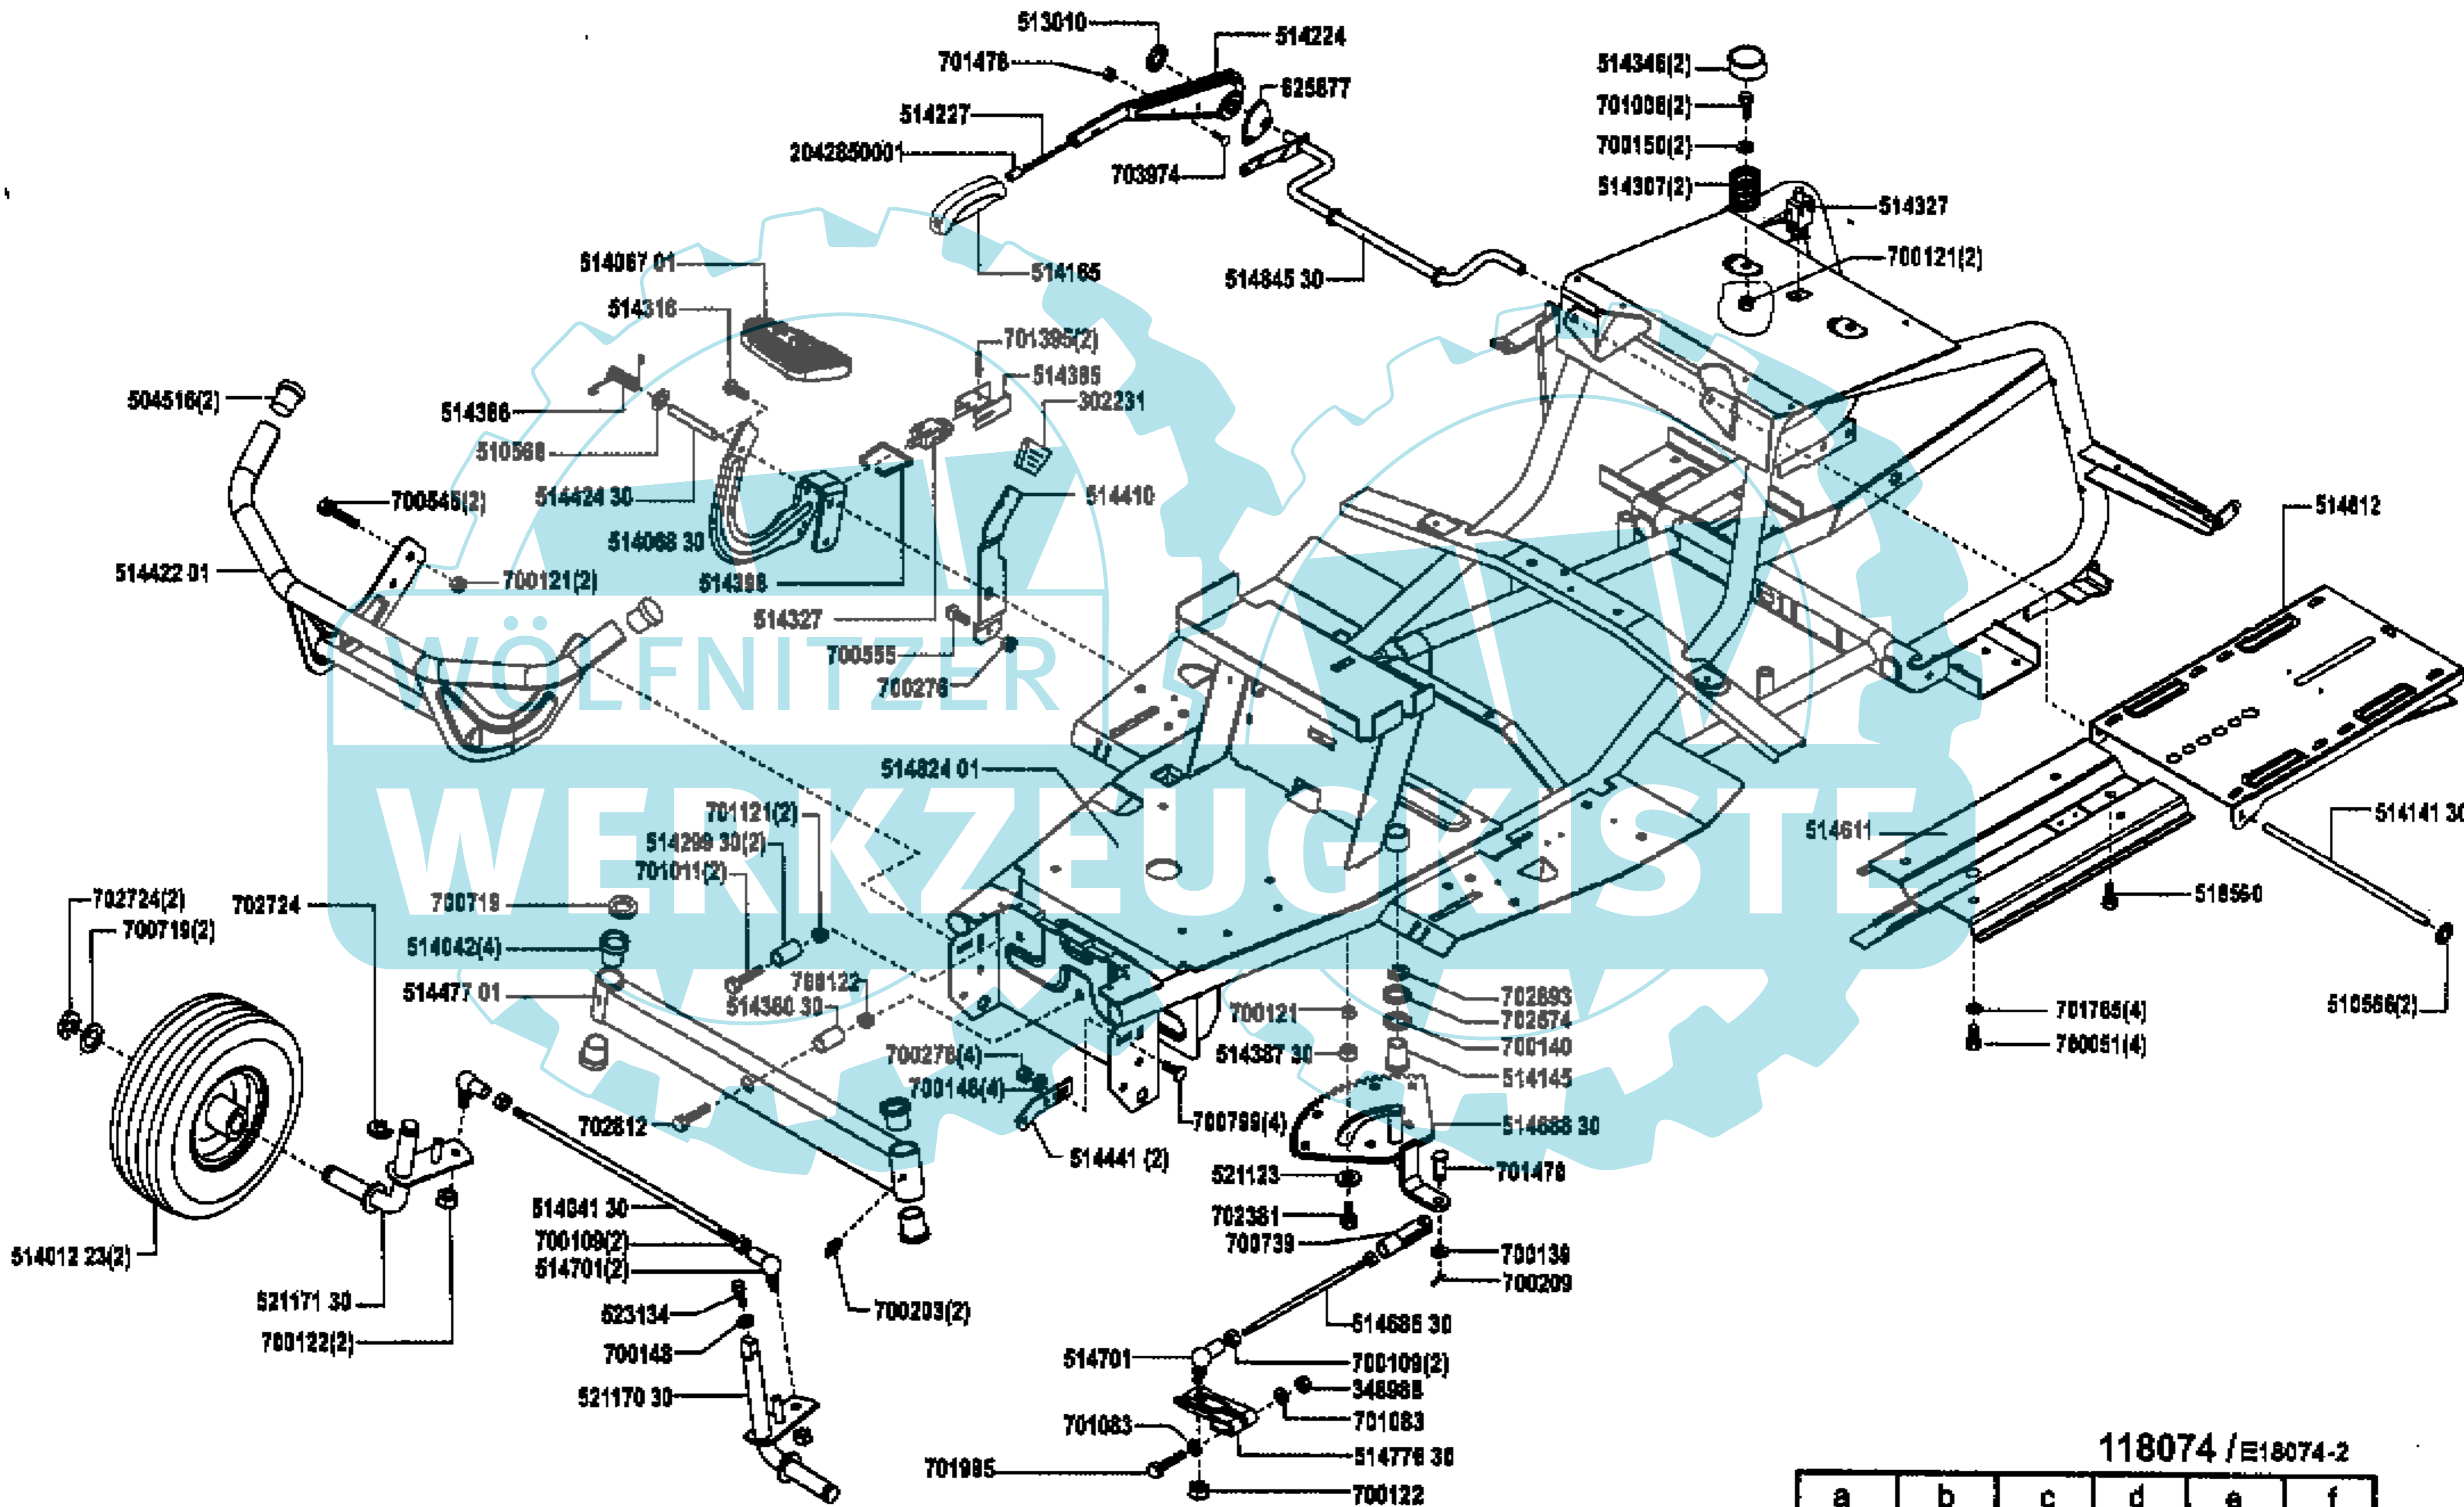

# solio 578 Hydro

118074 / E18074-1

a	b	c	d	e	f
---	---	---	---	---	---

# solio 578 Hydro

118074 / E18074-2

a	b	c	d	e	f
---	---	---	---	---	---

# soló 578 Hydro

118074 / E18074-3

a	b	c	d	e	f
---	---	---	---	---	---

# Solo 578 Hydro

Schaltplan Traktor E-Start  
CONNECTION DIAGRAM E-STARTER

- L 1 = blau Blue
- L 2 = rot red
- L 3 = schwarz black
- L 4 = rot red
- L 5 = rot red
- L 6 = gelb yellow
- L 7 = rosa pink
- L 8 = grau grey
- L 9 = weiß white
- L 10 = braun brown
- L 11 = grün green
- L 12 = violett violet
- L 13 = orange orange
- L 14 = blau blue
- L 15 = rot/weiß red/white
- L 16 = weiß/blau white/blue