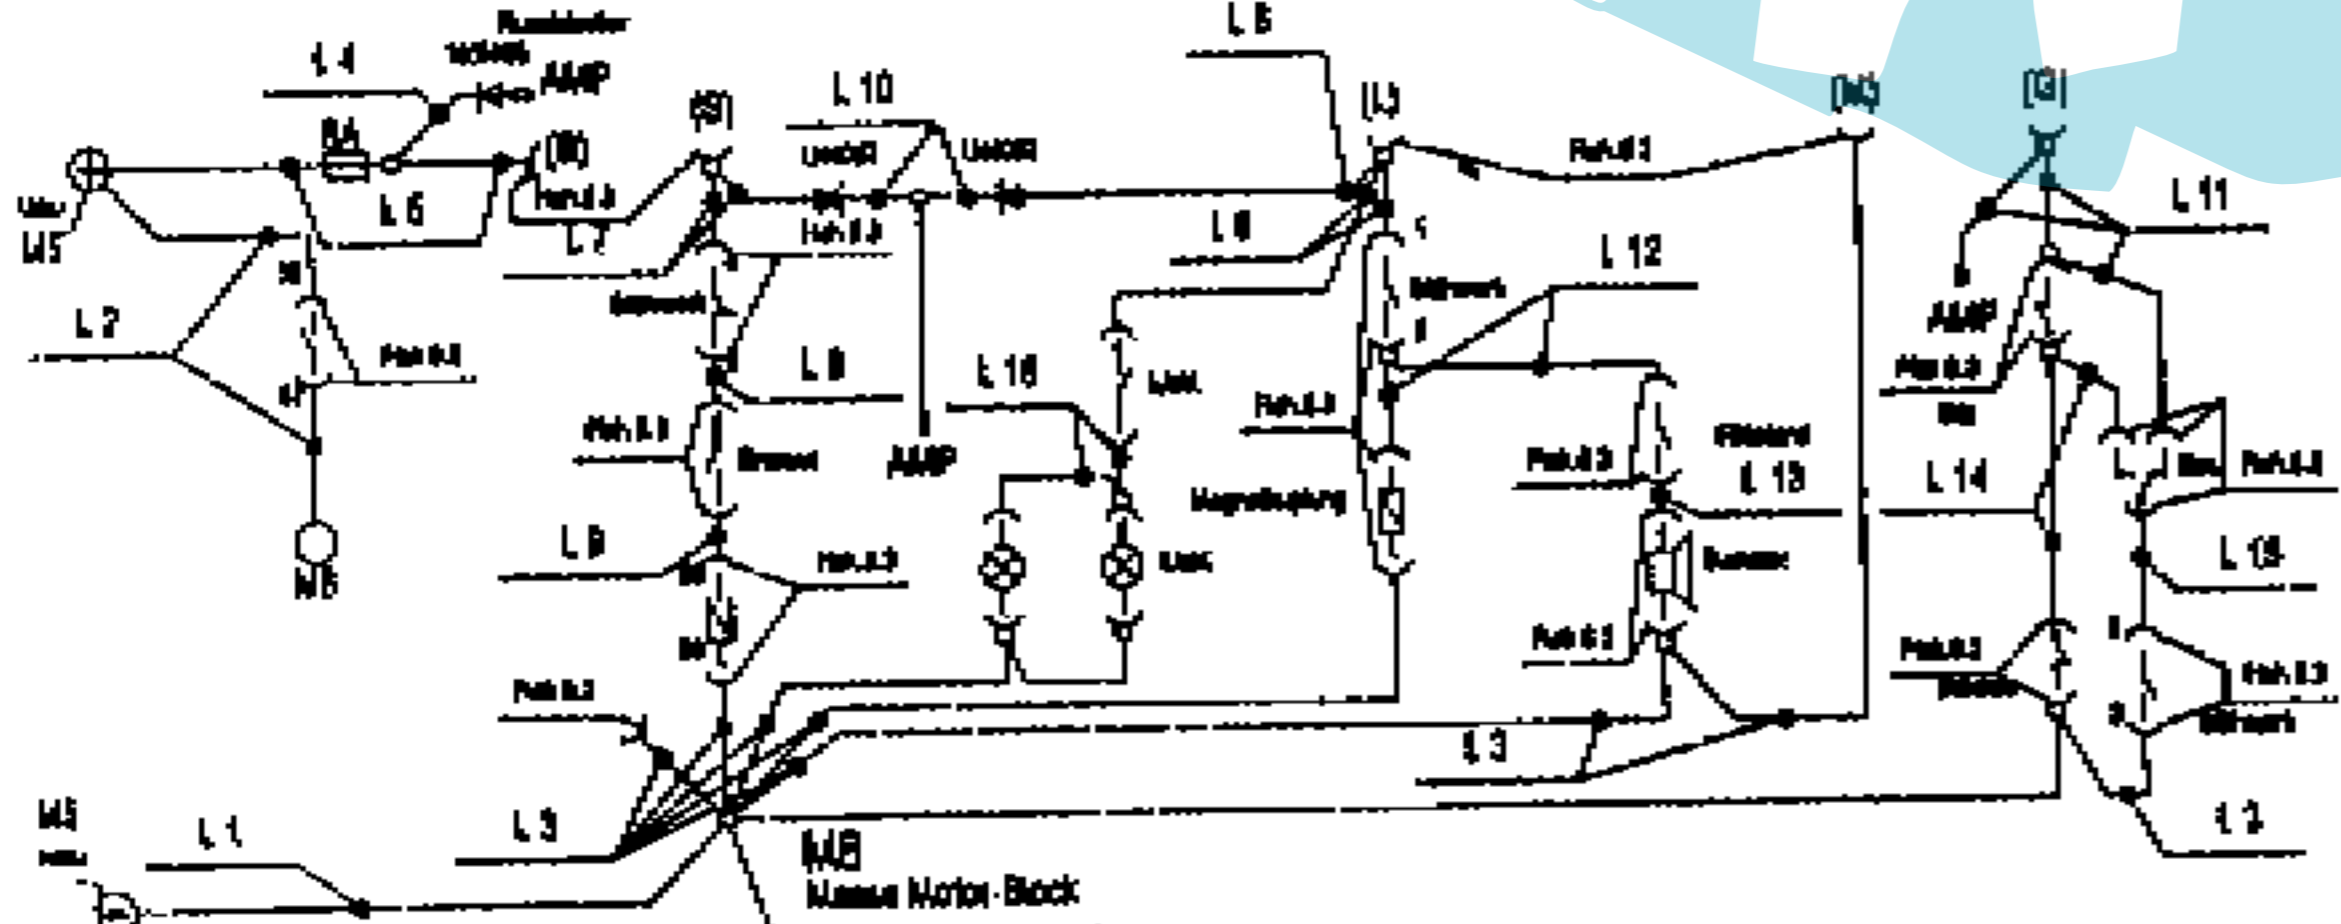

# soló 578 Hydro

118074 / E18074-7

a	b	c	d	e	f
---	---	---	---	---	---

# Solo 578 Hydro

Schaltplan Traktor E-Start  
CONNECTION DIAGRAM E-STARTER

- L 1 = blau Blue
- L 2 = rot red
- L 3 = schwarz black
- L 4 = rot red
- L 5 = rot red
- L 6 = gelb yellow
- L 7 = rosa pink
- L 8 = grau grey
- L 9 = weiß white
- L 10 = braun brown
- L 11 = grün green
- L 12 = violett violet
- L 13 = orange orange
- L 14 = blau blue
- L 15 = rot/weiß red/white
- L 16 = weiß/blau white/blue