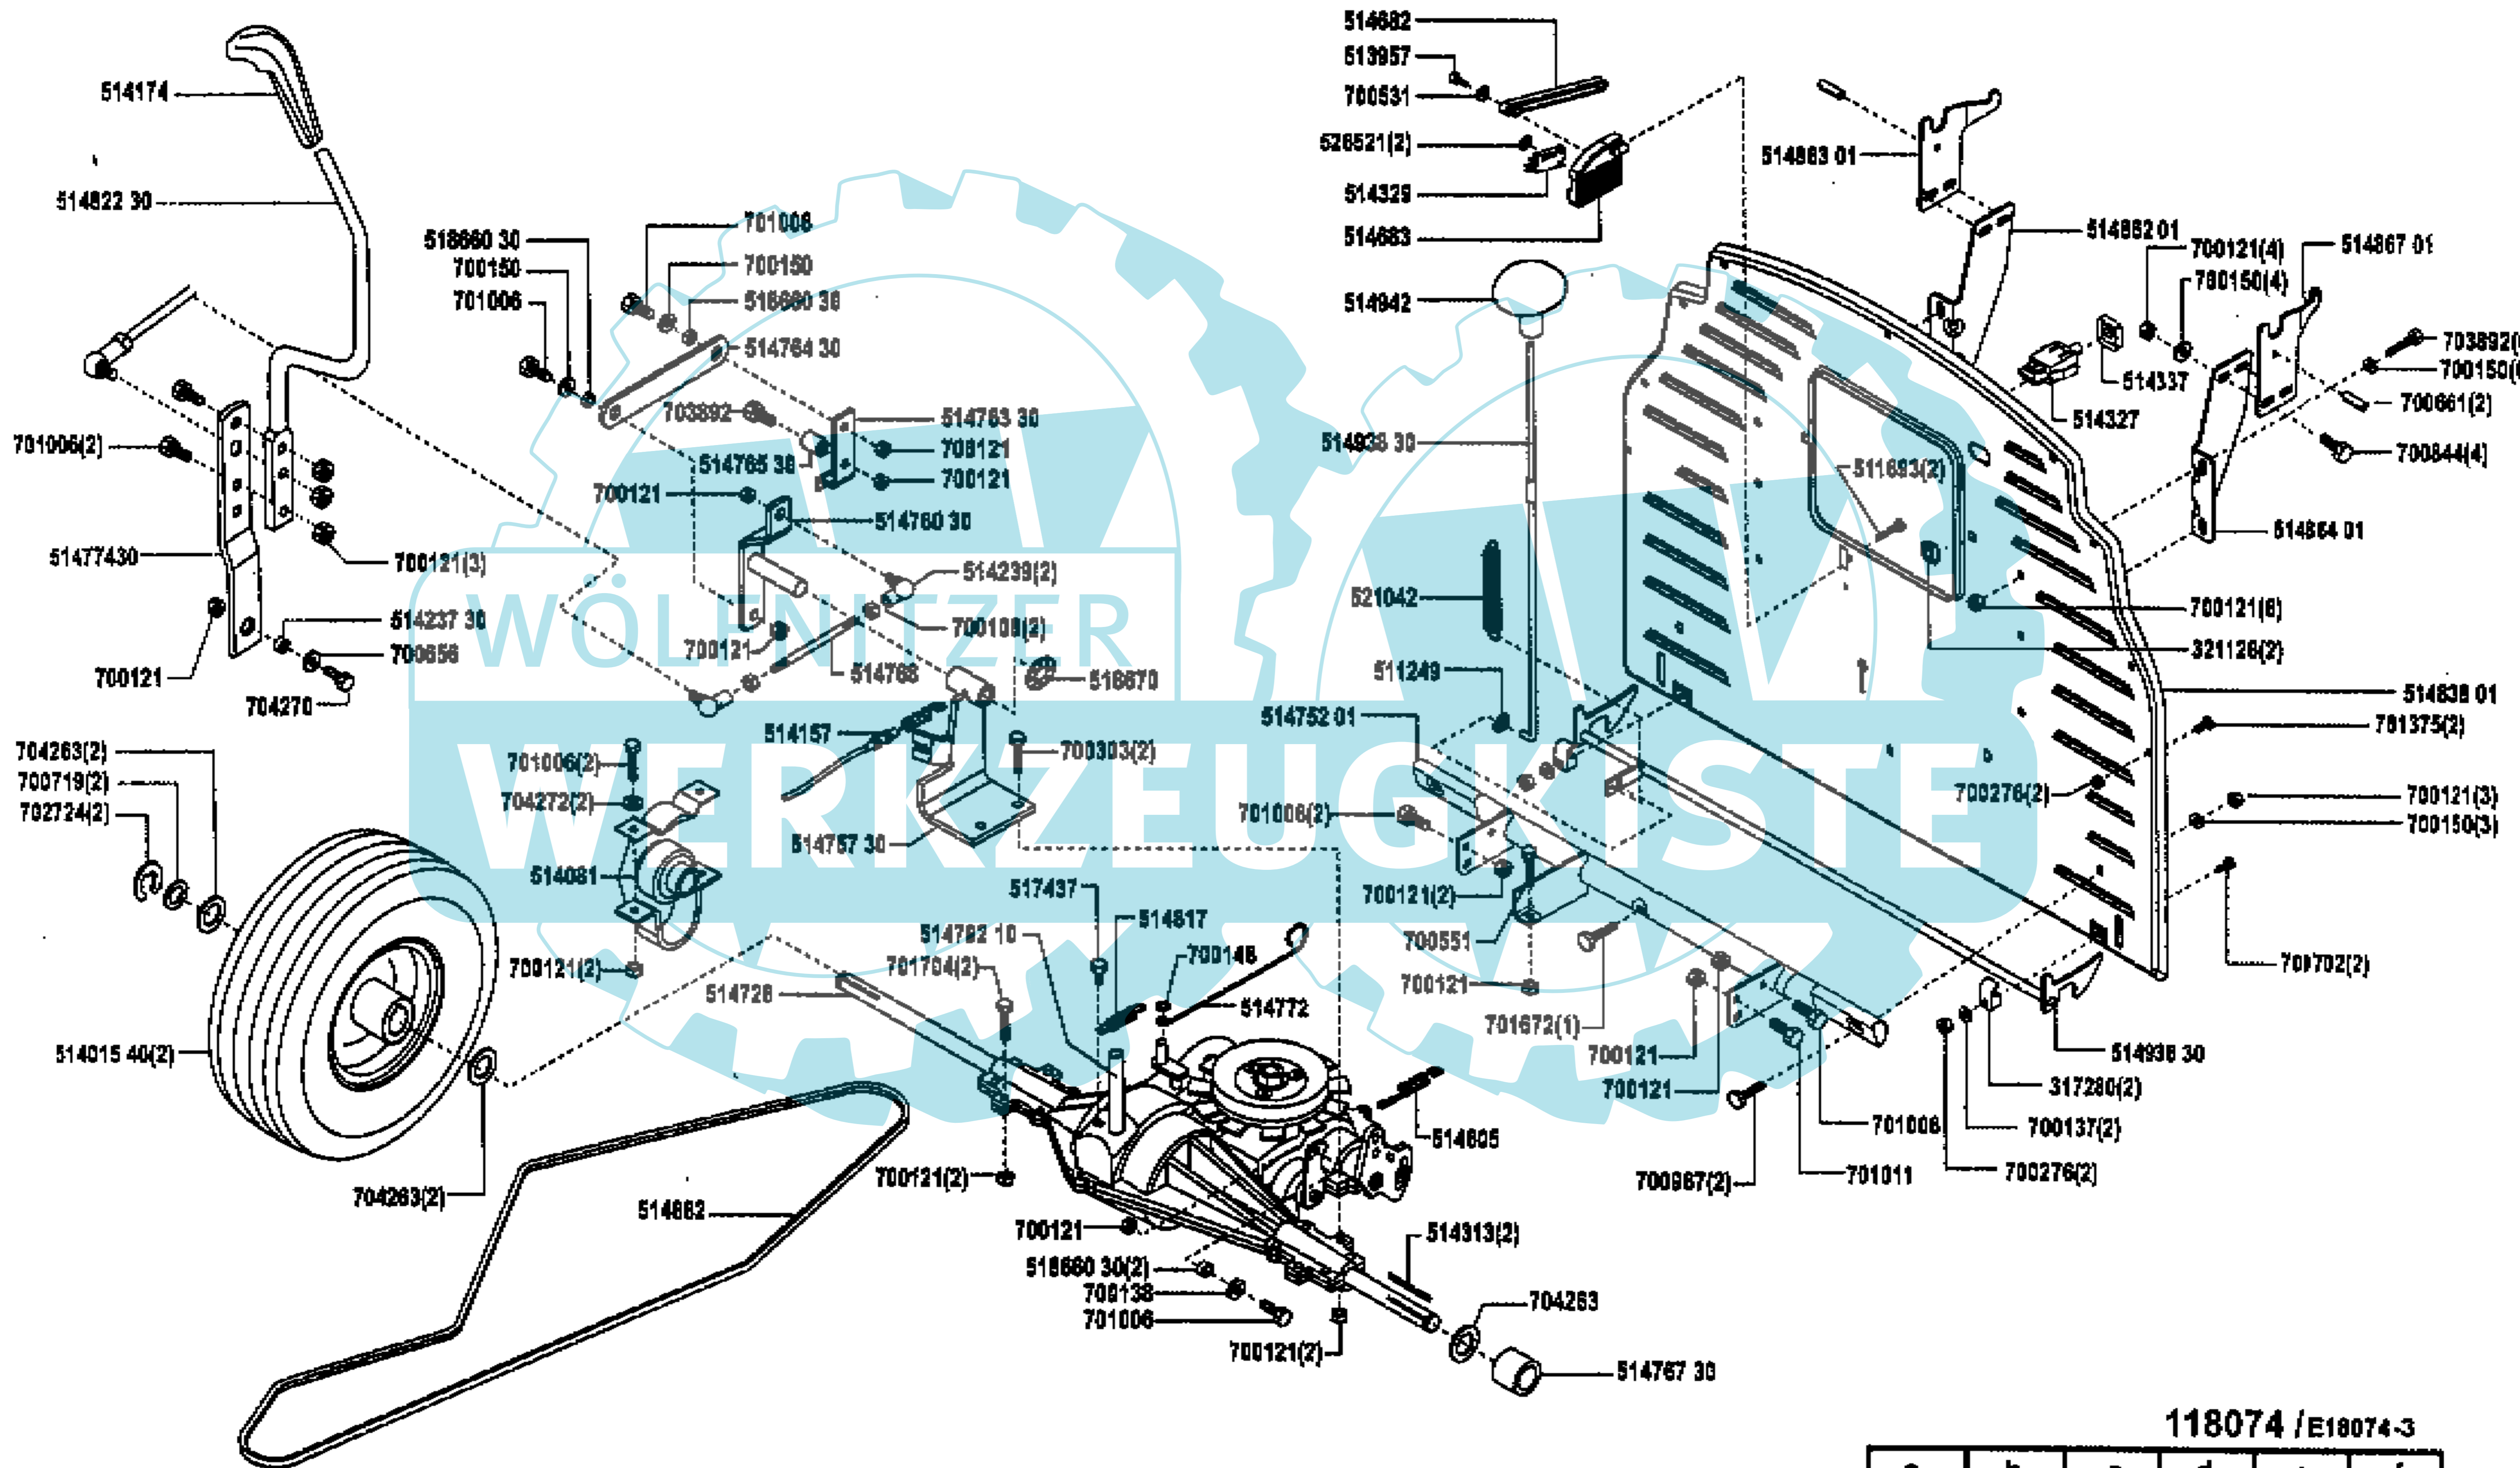

# solio 578 Hydro

118074 / E18074-1

a	b	c	d	e	f
---	---	---	---	---	---

# soló 578 Hydro

118074 / E18074-3

a	b	c	d	e	f
---	---	---	---	---	---

# Solo 578 Hydro

Schaltplan Traktor E-Start  
CONNECTION DIAGRAM E-STARTER

- L 1 = blau Blue
- L 2 = rot red
- L 3 = schwarz black
- L 4 = rot red
- L 5 = rot red
- L 6 = gelb yellow
- L 7 = rosa pink
- L 8 = grau grey
- L 9 = weiß white
- L 10 = braun brown
- L 11 = grün green
- L 12 = violett violet
- L 13 = orange orange
- L 14 = blau blue
- L 15 = rot/weiß red/white
- L 16 = weiß/blau white/blue